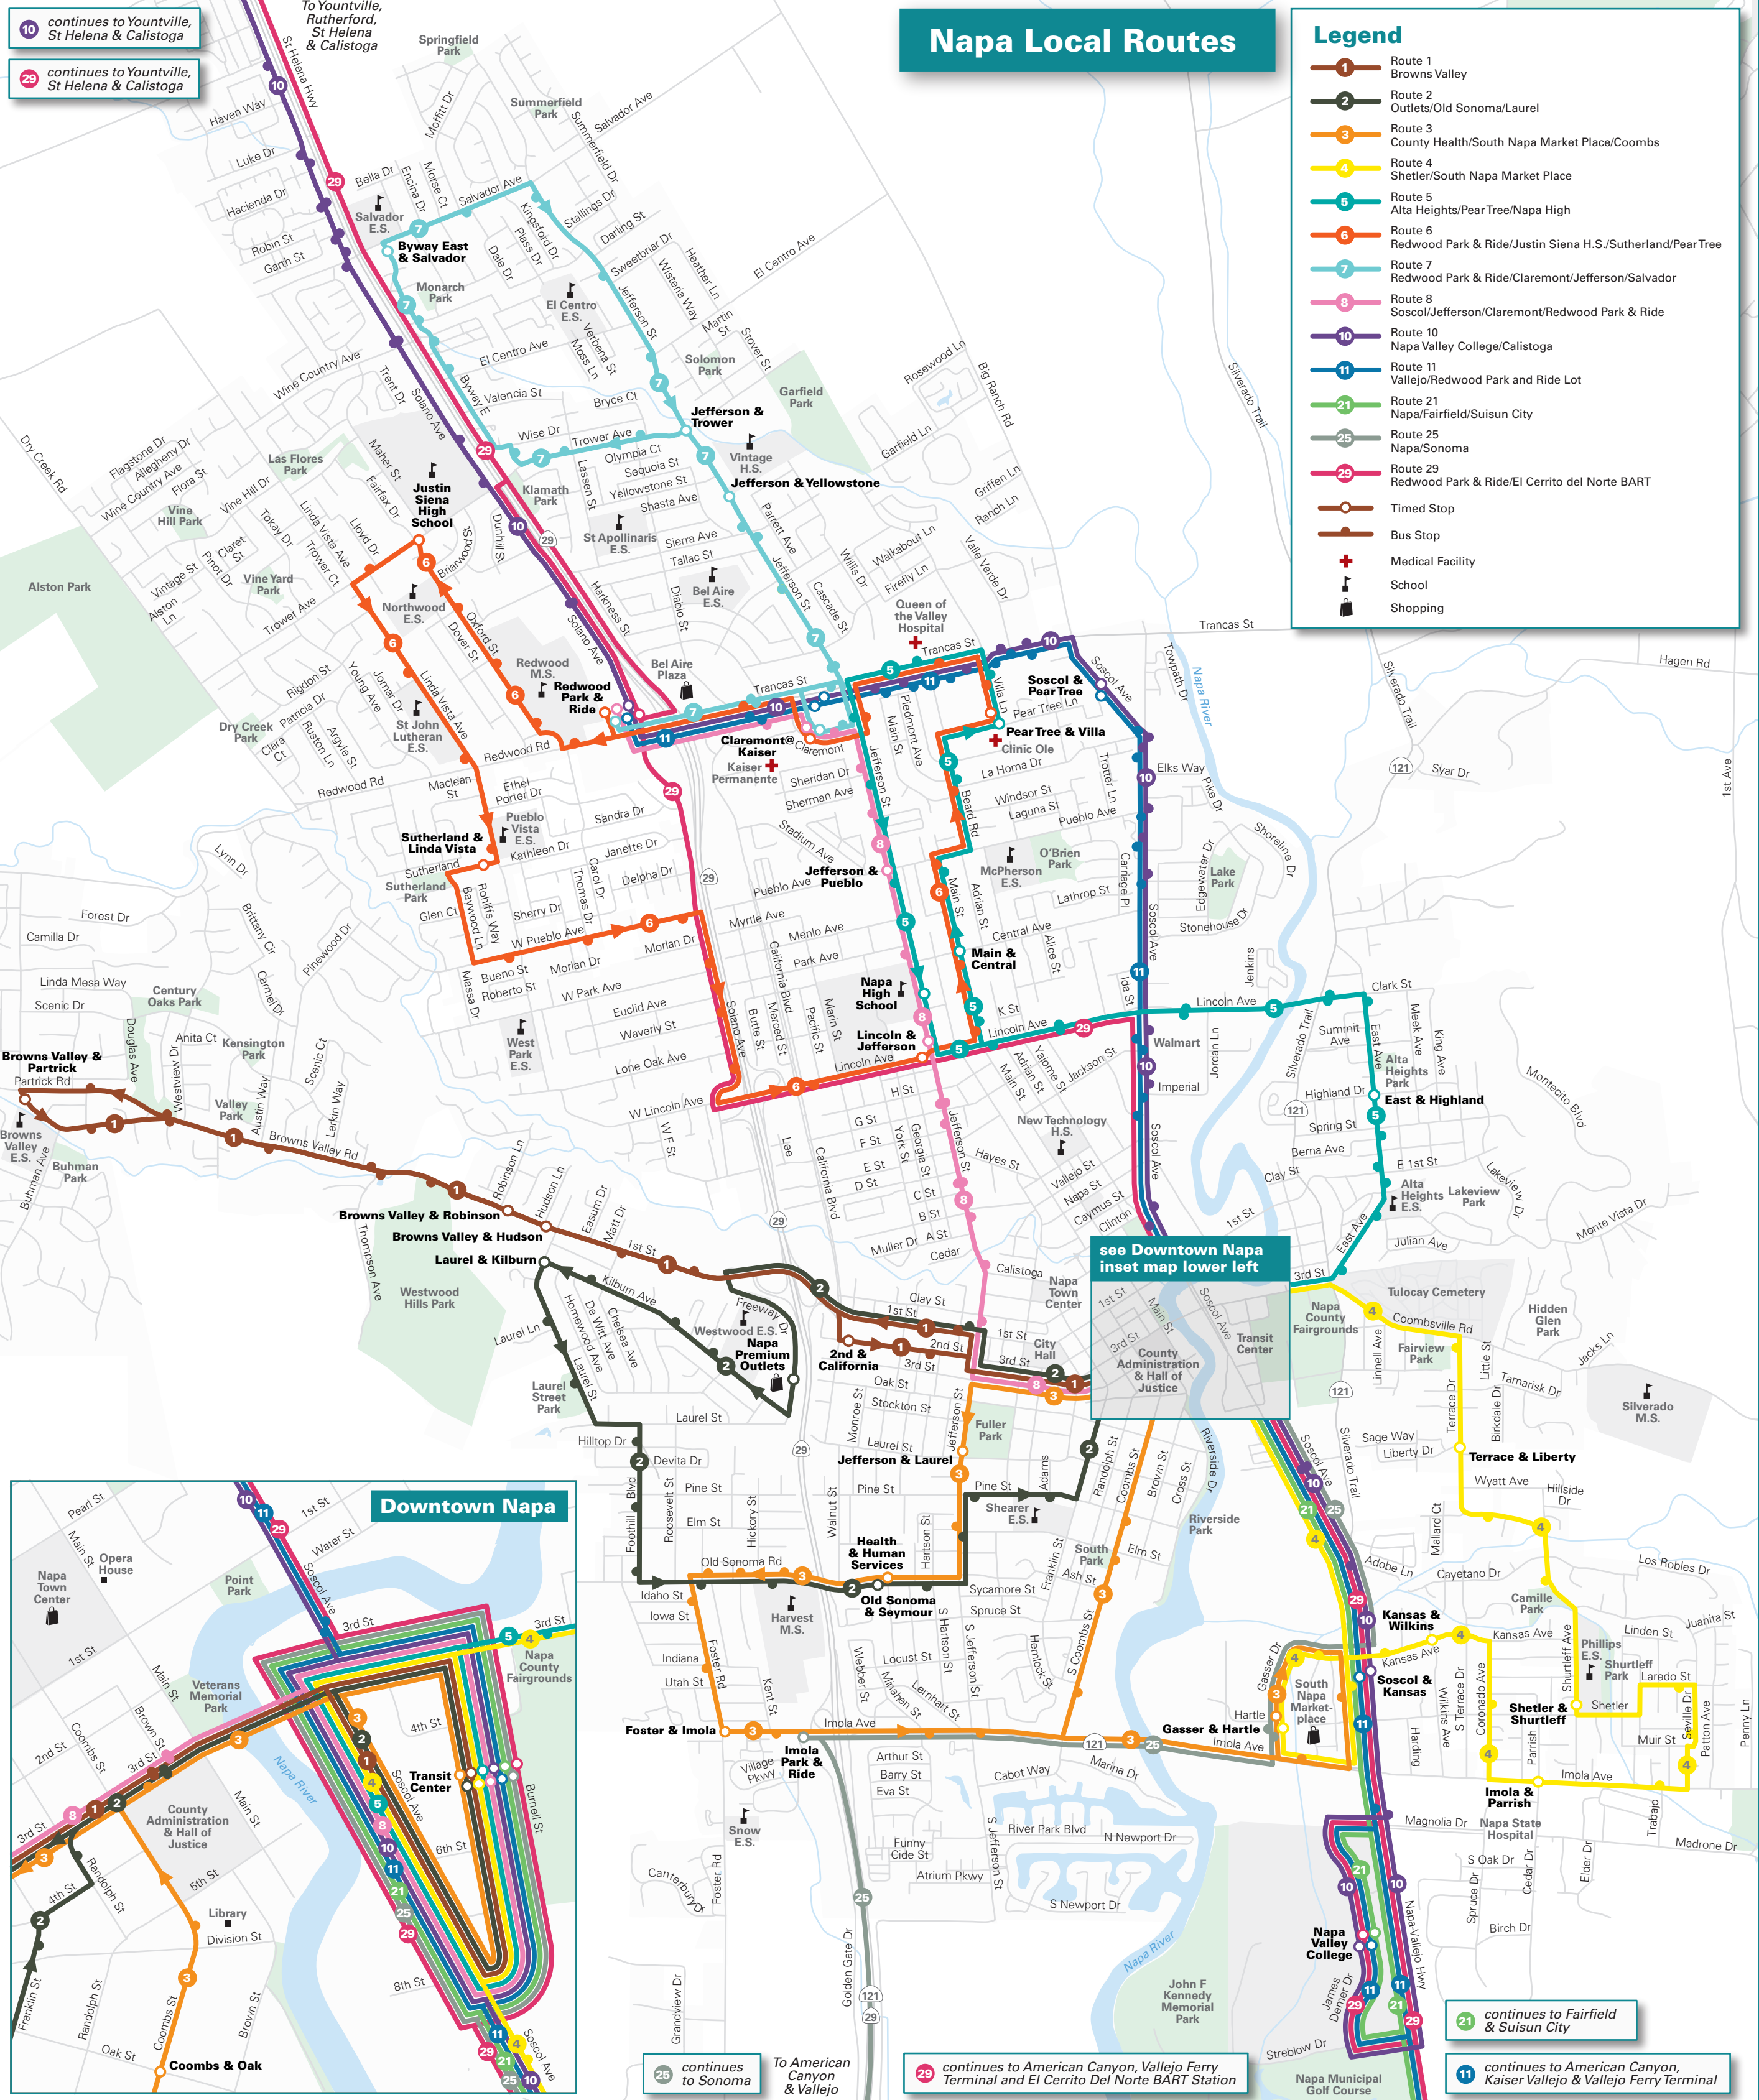

# Napa Local Routes

## Legend

- Route 1 Browns Valley
- Route 2 Outlets/Old Sonoma/Laurel
- Route 3 County Health/South Napa Market Place/Coombs
- Route 4 Shetler/South Napa Market Place
- Route 5 Alta Heights/Pear Tree/Napa High
- Route 6 Redwood Park & Ride/Justin Siena H.S./Sutherland/Pear Tree
- Route 7 Redwood Park & Ride/Claremont/Jefferson/Salvador
- Route 8 Soscol/Jefferson/Claremont/Redwood Park & Ride
- Route 10 Napa Valley College/Calistoga
- Route 11 Vallejo/Redwood Park and Ride Lot
- Route 21 Napa/Fairfield/Suisun City
- Route 25 Napa/Sonoma
- Route 29 Redwood Park & Ride/El Cerrito del Norte BART
- Timed Stop
- Bus Stop
- Medical Facility
- School
- Shopping

continues to American Canyon & Vallejo

continues to American Canyon, Vallejo Ferry Terminal and El Cerrito Del Norte BART Station

continues to Fairfield & Suisun City

continues to American Canyon, Kaiser Vallejo & Vallejo Ferry Terminal