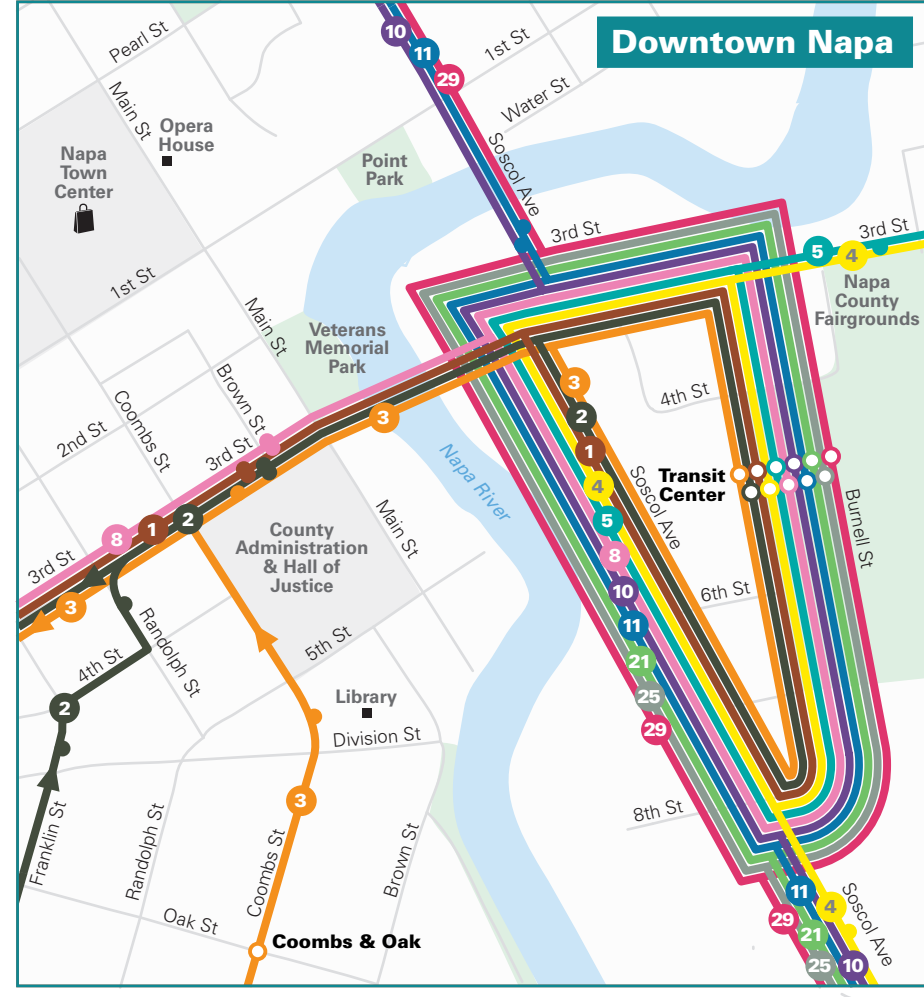

# Napa Local Routes

## Legend

- Route 1 Browns Valley
- Route 2 Outlets/Old Sonoma/Laurel
- Route 3 County Health/South Napa Market Place/Coombs
- Route 4 Shetler/South Napa Market Place
- Route 5 Alta Heights/Pear Tree/Napa High
- Route 6 Redwood Park & Ride/Justin Siena H.S./Sutherland/Pear Tree
- Route 7 Redwood Park & Ride/Claremont/Jefferson/Salvador
- Route 8 Soscol/Jefferson/Claremont/Redwood Park & Ride
- Route 10 Napa Valley College/Calistoga
- Route 11 Vallejo/Redwood Park and Ride Lot
- Route 21 Napa/Fairfield/Suisun City
- Route 25 Napa/Sonoma
- Route 29 Redwood Park & Ride/El Cerrito del Norte BART
- Timed Stop
- Bus Stop
- Medical Facility
- School
- Shopping

continues to American Canyon & Vallejo

continues to American Canyon, Vallejo Ferry Terminal and El Cerrito Del Norte BART Station

continues to Fairfield & Suisun City

continues to American Canyon, Kaiser Vallejo & Vallejo Ferry Terminal